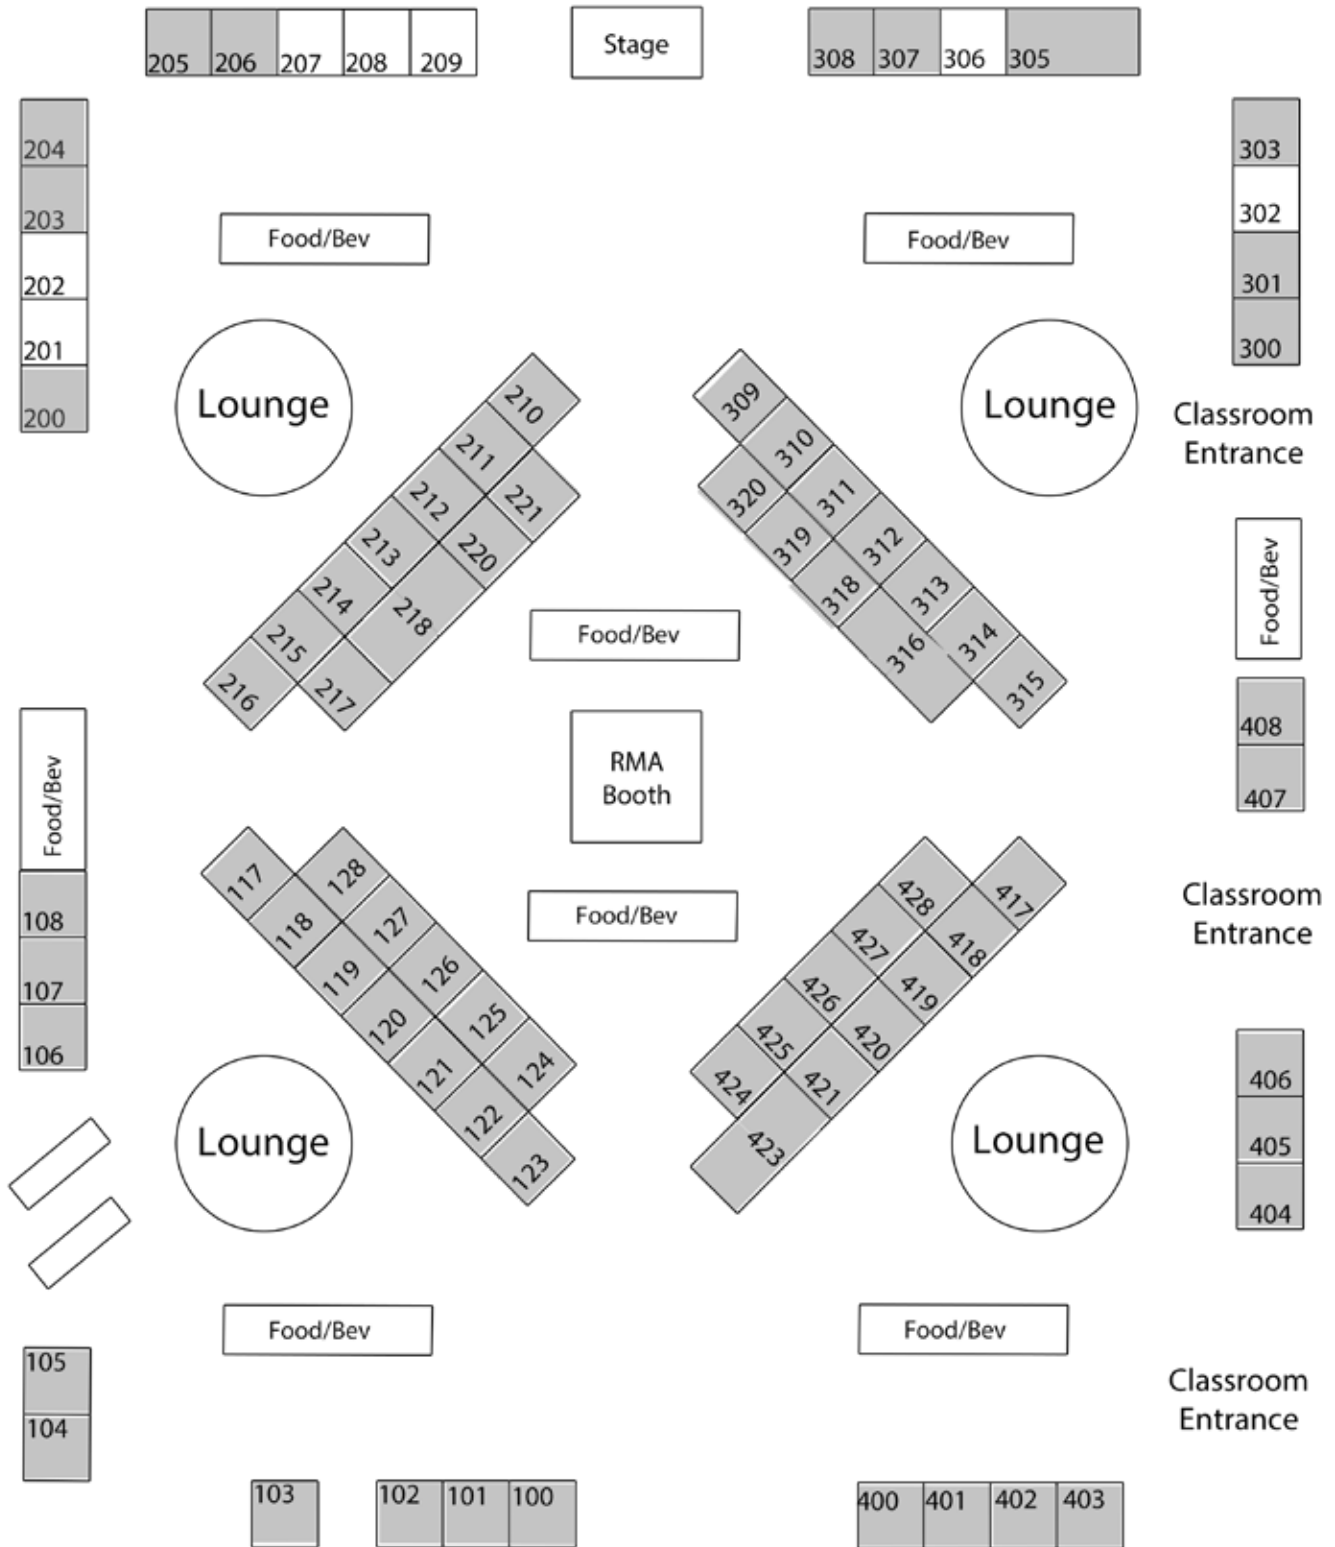

Solution Central Floorplan

(As of January 29, 2018)

Key = Sold = Available

ENTRANCE

Solution Central Hours

Tuesday, February 6
(5:15 PM–7:30 PM)

Wednesday, February 7
(8:00 AM–6:30 PM)

Thursday, February 8
(7:30 AM–9:00 AM)

(Exhibit hall hours subject to change)